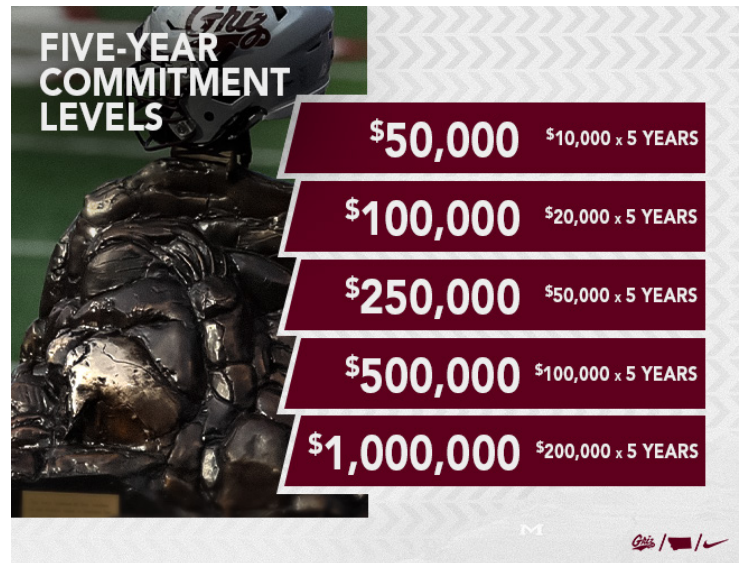

Stewardship & Benefits

Though the Don Read Society is based in philanthropic giving, members will have unique stewardship opportunities based on your giving level. Membership in the Don Read Society has many advantages, but the biggest is knowing that you will be laying the groundwork for many Griz victories, on and off the field, for generations to come.

The Don Read Society recognizes those that are investing the most in Grizzly Athletics. According to giving level, donors are stewarded with exclusive access and events with University, department staff and coaches.

Don Read Society memberships cannot apply to your GSA Priority Seating. It is important to note that gifts made to the Don Read Society are tax-deductible as allowed by federal income tax law.